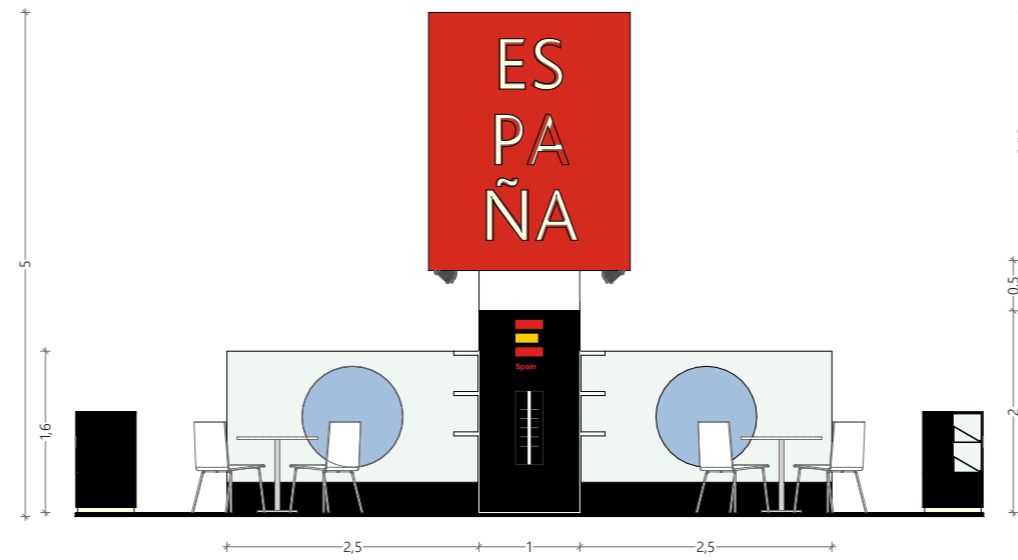

ANNEX A

Spain in your Plate

Spain in your Glass

Tasting Spain

Elevation B

Elevation A

Lighting with LED TUBE, the power illuminates the entire wall from top to bottom and the first shelf for displaying products

Adjustable spotlights on hidden electrified track.

White melamine shelves

frontal section

bottom view

led strip located around the inner perimeter of the shelf

LED strip placed on each letter to achieve uniform lighting

backlit white opal methacrylate front