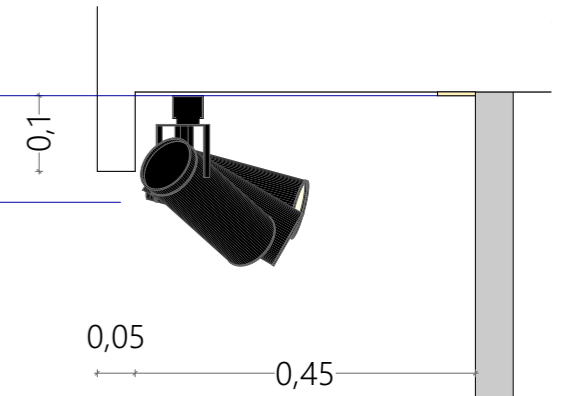

ANNEX A

Spain in your Plate

Spain in your Glass

Tasting Spain

Elevation B

Elevation A

Lighting with LED TUBE, the power illuminates the entire wall from top to bottom and the first shelf for displaying products

Adjustable spotlights on hidden electrified track.

White melamine shelves

frontal section

bottom view

led strip located around the inner perimeter of the shelf

LED strip placed on each letter to achieve uniform lighting

backlit white opal methacrylate front