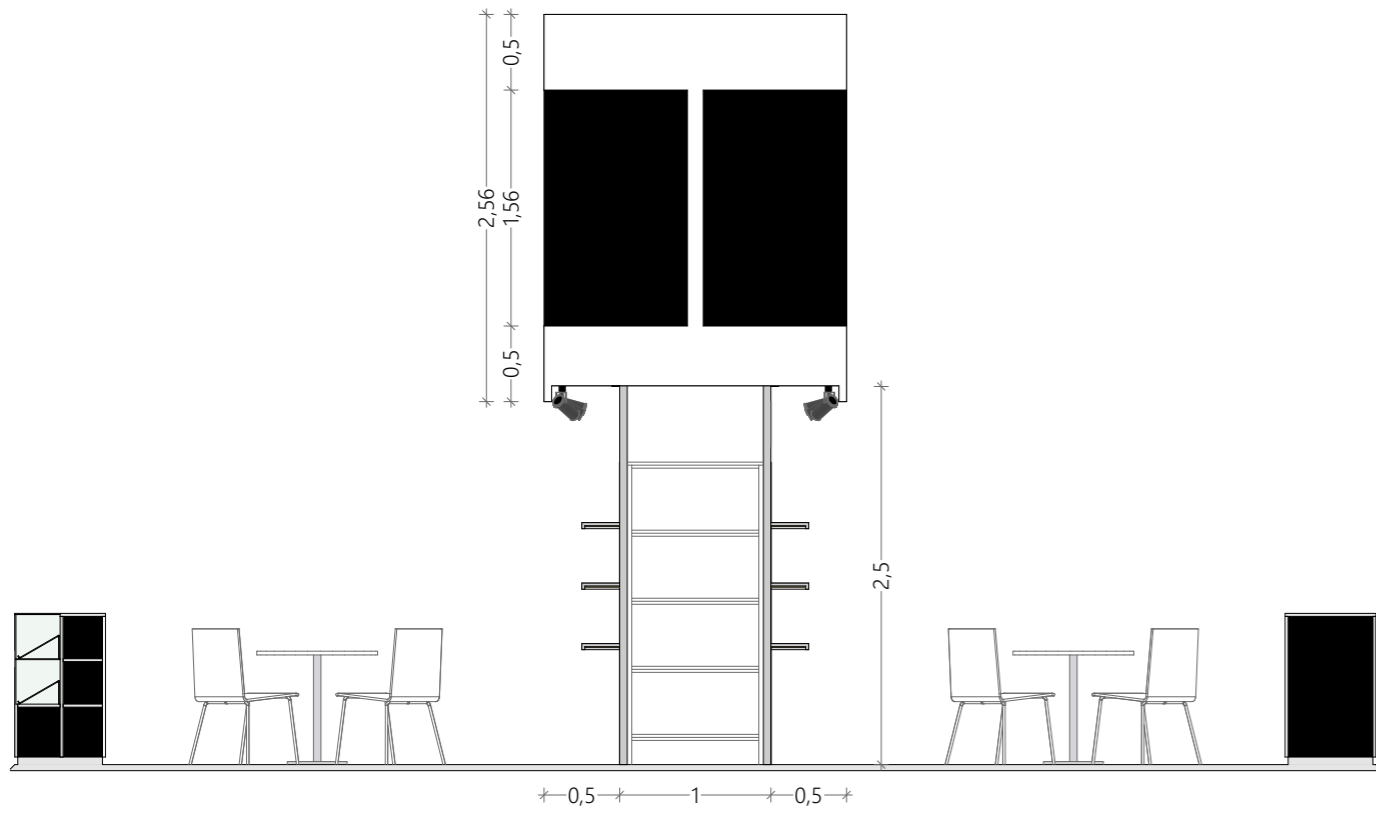

ANNEX A

Spain in your Plate

Spain in your Glass

Tasting Spain

Elevation B

Elevation A

Lighting with LED TUBE, the power illuminates the entire wall from top to bottom and the first shelf for displaying products

Adjustable spotlights on hidden electrified track.

White melamine shelves

frontal section

bottom view

led strip located around the inner perimeter of the shelf

LED strip placed on each letter to achieve uniform lighting

backlit white opal methacrylate front