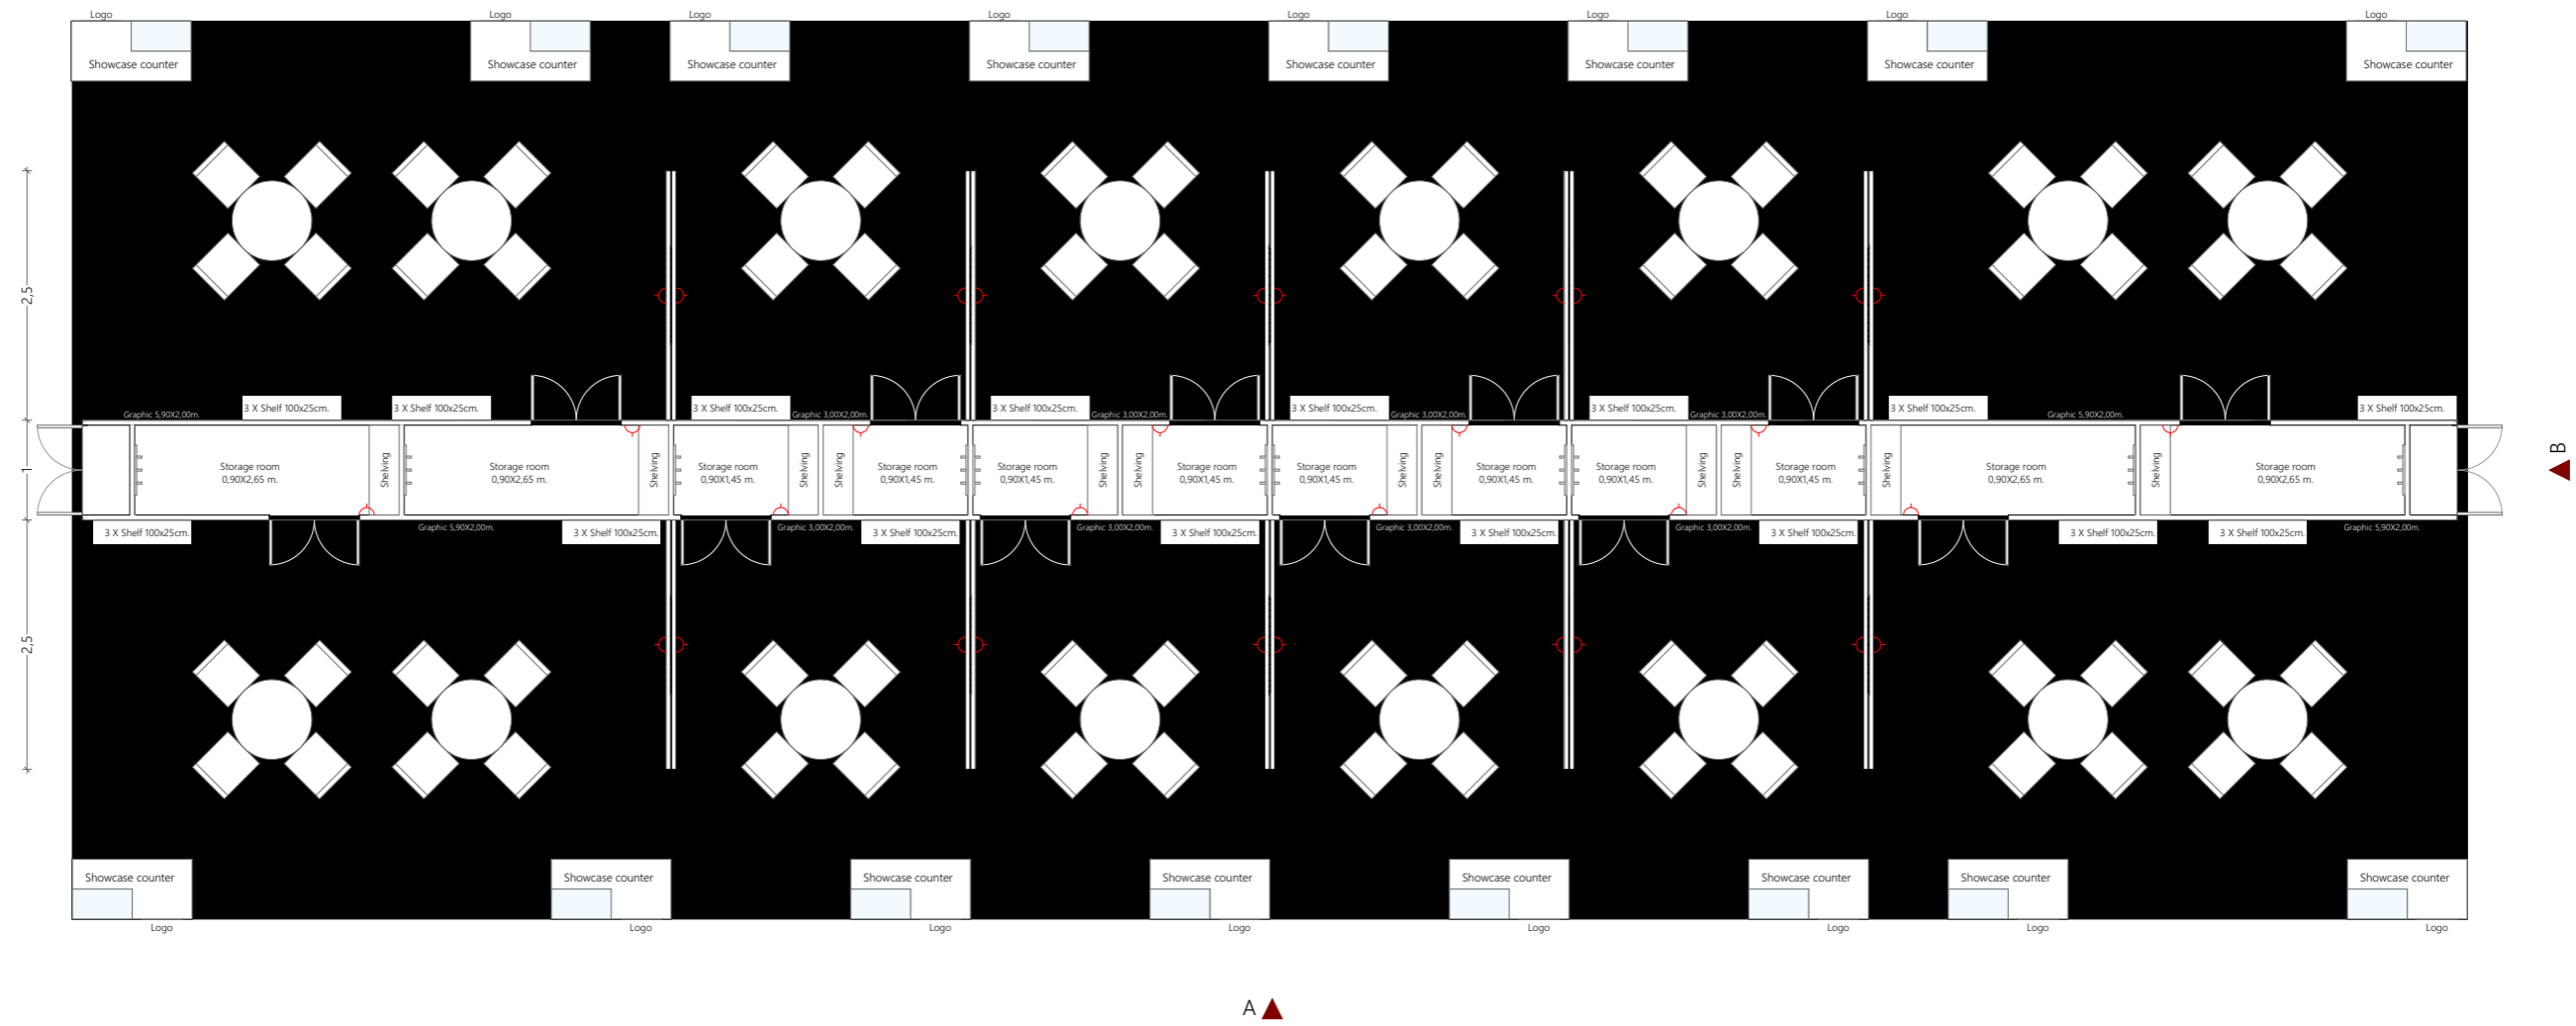

ANNEX A

Spain in your Plate

Spain in your Glass

Tasting Spain

Elevation B

Elevation A

Lighting with LED TUBE, the power illuminates the entire wall from top to bottom and the first shelf for displaying products

Adjustable spotlights on hidden electrified track.

White melamine shelves

frontal section

bottom view

led strip located around the inner perimeter of the shelf

LED strip placed on each letter to achieve uniform lighting

backlit white opal methacrylate front