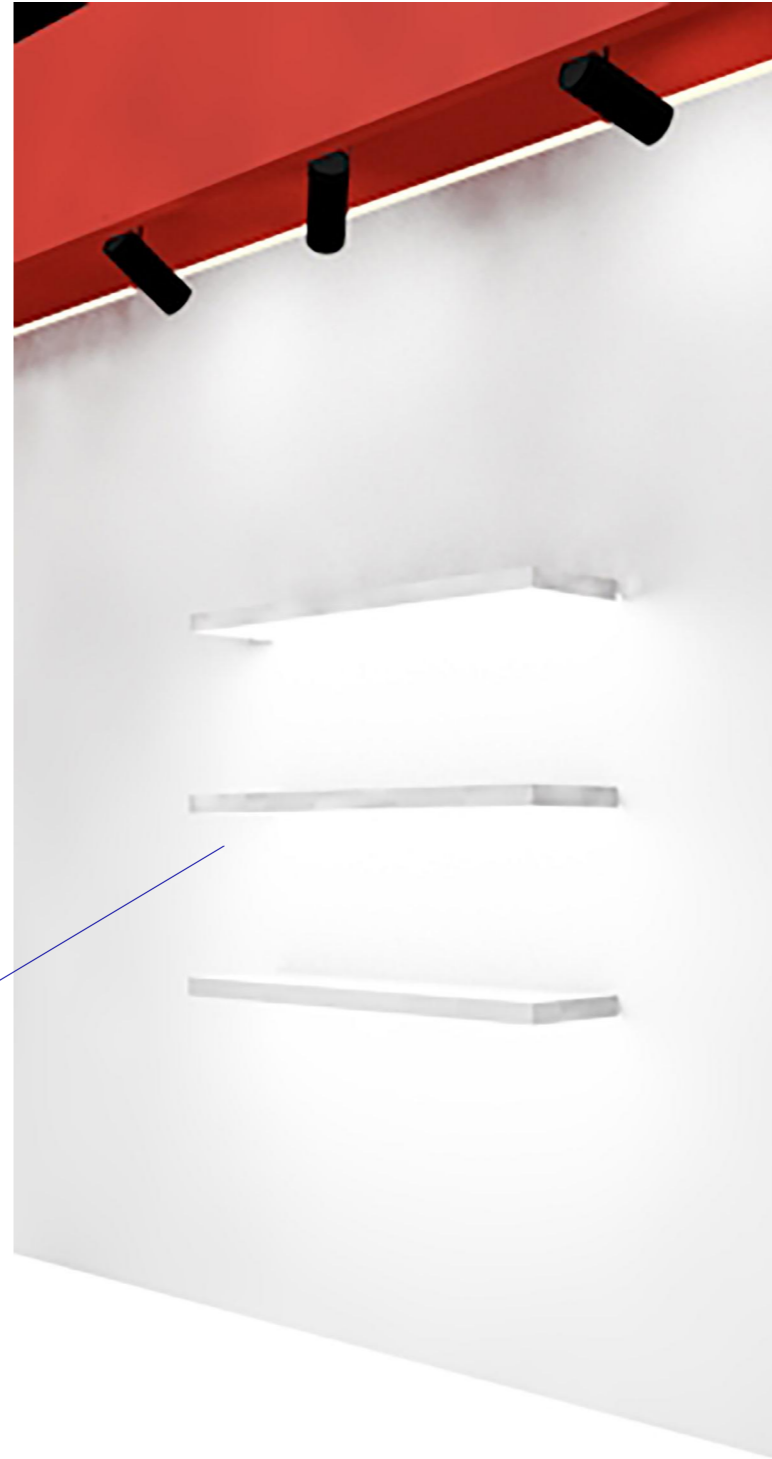

ANNEX A

Spain in your Plate

Spain in your Glass

Tasting Spain

Elevation B

Elevation A

Lighting with LED TUBE, the power illuminates the entire wall from top to bottom and the first shelf for displaying products

Adjustable spotlights on hidden electrified track.

White melamine shelves

frontal section

bottom view

led strip located around the inner perimeter of the shelf

LED strip placed on each letter to achieve uniform lighting

backlit white opal methacrylate front