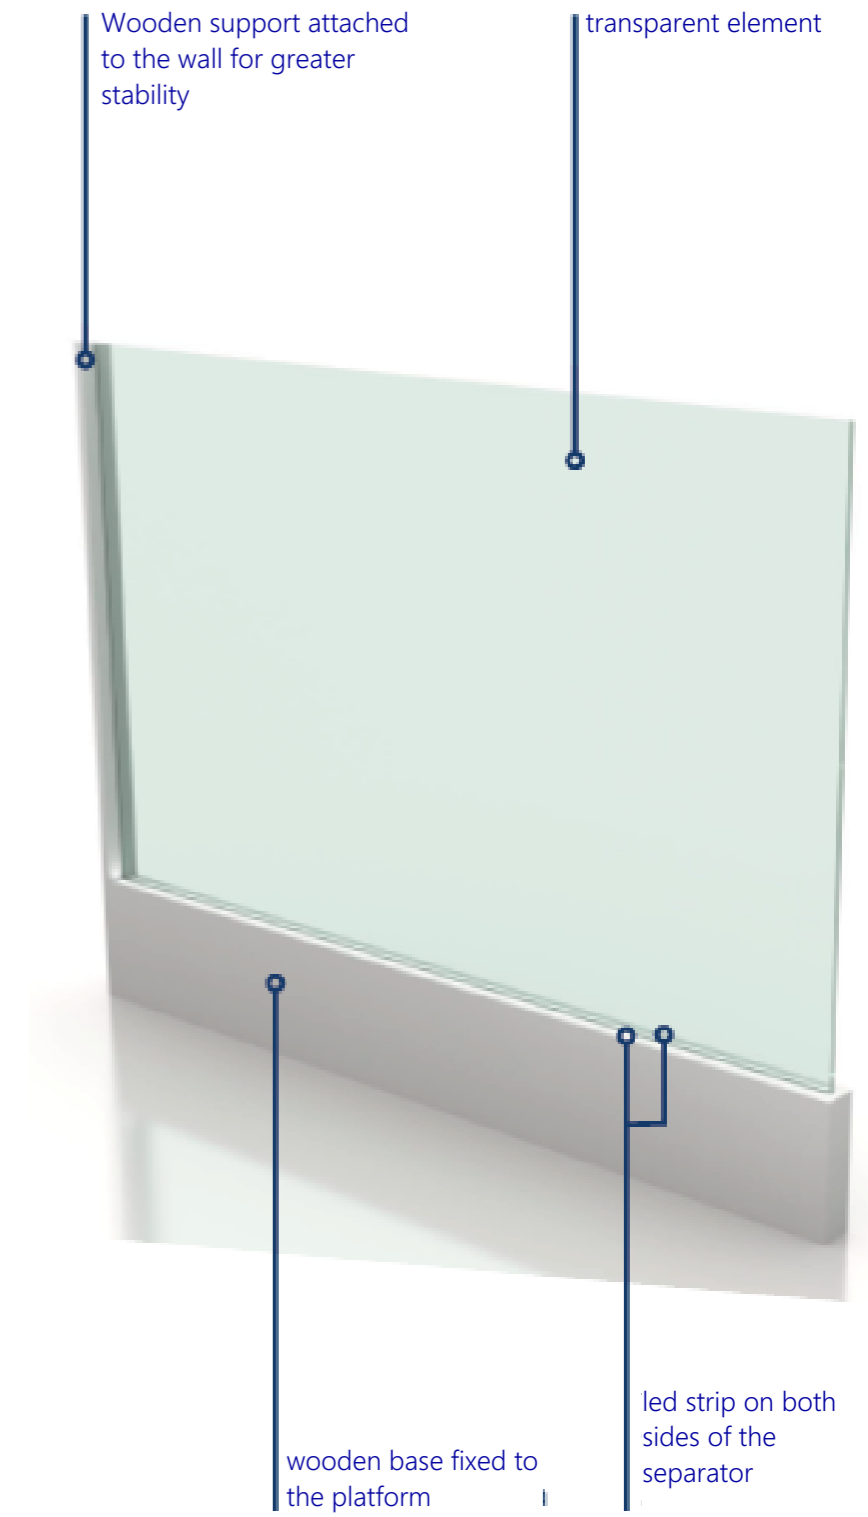

ANNEX A

Spain in your Plate

Spain in your Glass

Tasting Spain

Elevation B

Elevation A

Lighting with LED TUBE, the power illuminates the entire wall from top to bottom and the first shelf for displaying products

Adjustable spotlights on hidden electrified track.

White melamine shelves

frontal section

bottom view

led strip located around the inner perimeter of the shelf

LED strip placed on each letter to achieve uniform lighting

backlit white opal methacrylate front