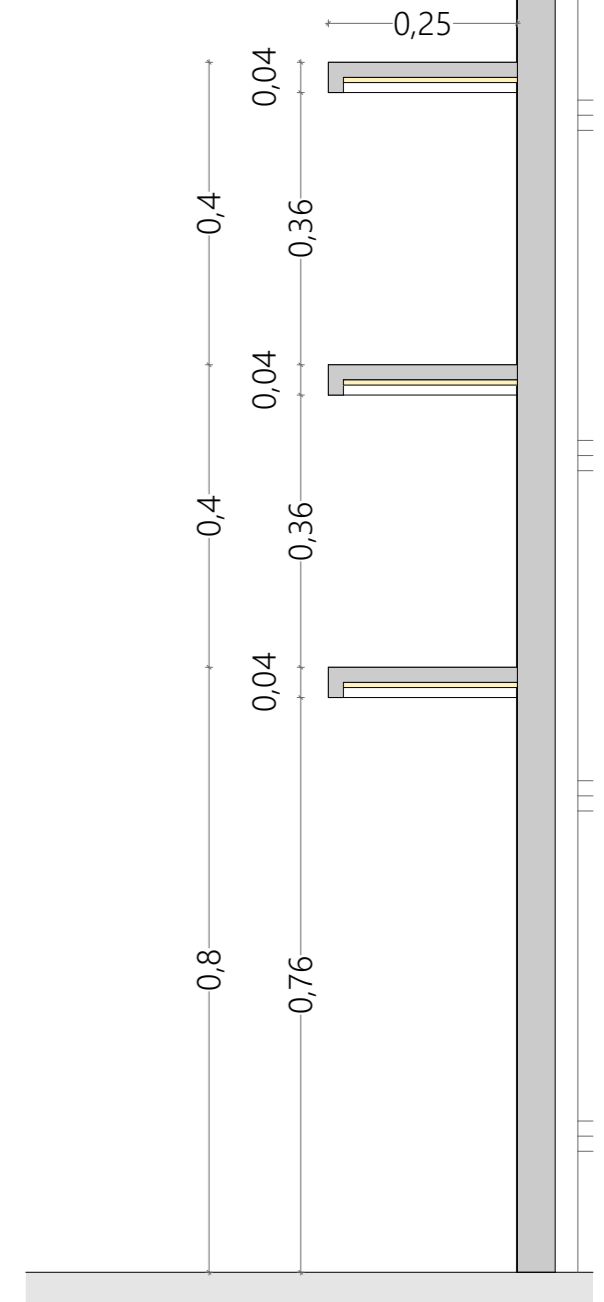

ANNEX A

Spain in your Plate

Spain in your Glass

Tasting Spain

Elevation B

Elevation A

Lighting with LED TUBE, the power illuminates the entire wall from top to bottom and the first shelf for displaying products

Adjustable spotlights on hidden electrified track.

White melamine shelves

frontal section

bottom view

led strip located around the inner perimeter of the shelf

LED strip placed on each letter to achieve uniform lighting

backlit white opal methacrylate front