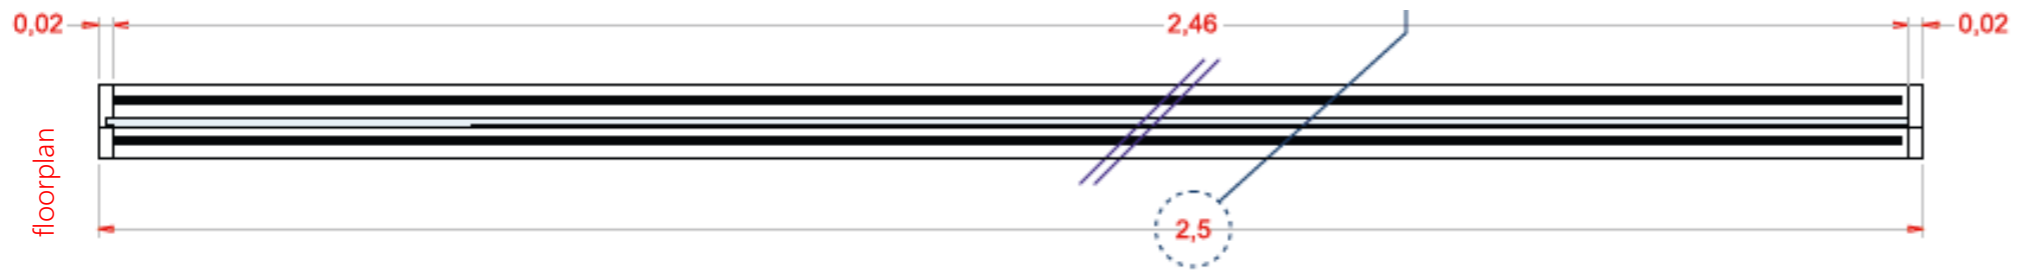

Adjustable spotlights on hidden electrified track.

White melamine shelves

frontal section

bottom view

led strip located around the inner perimeter of the shelf

LED strip placed on each letter to achieve uniform lighting