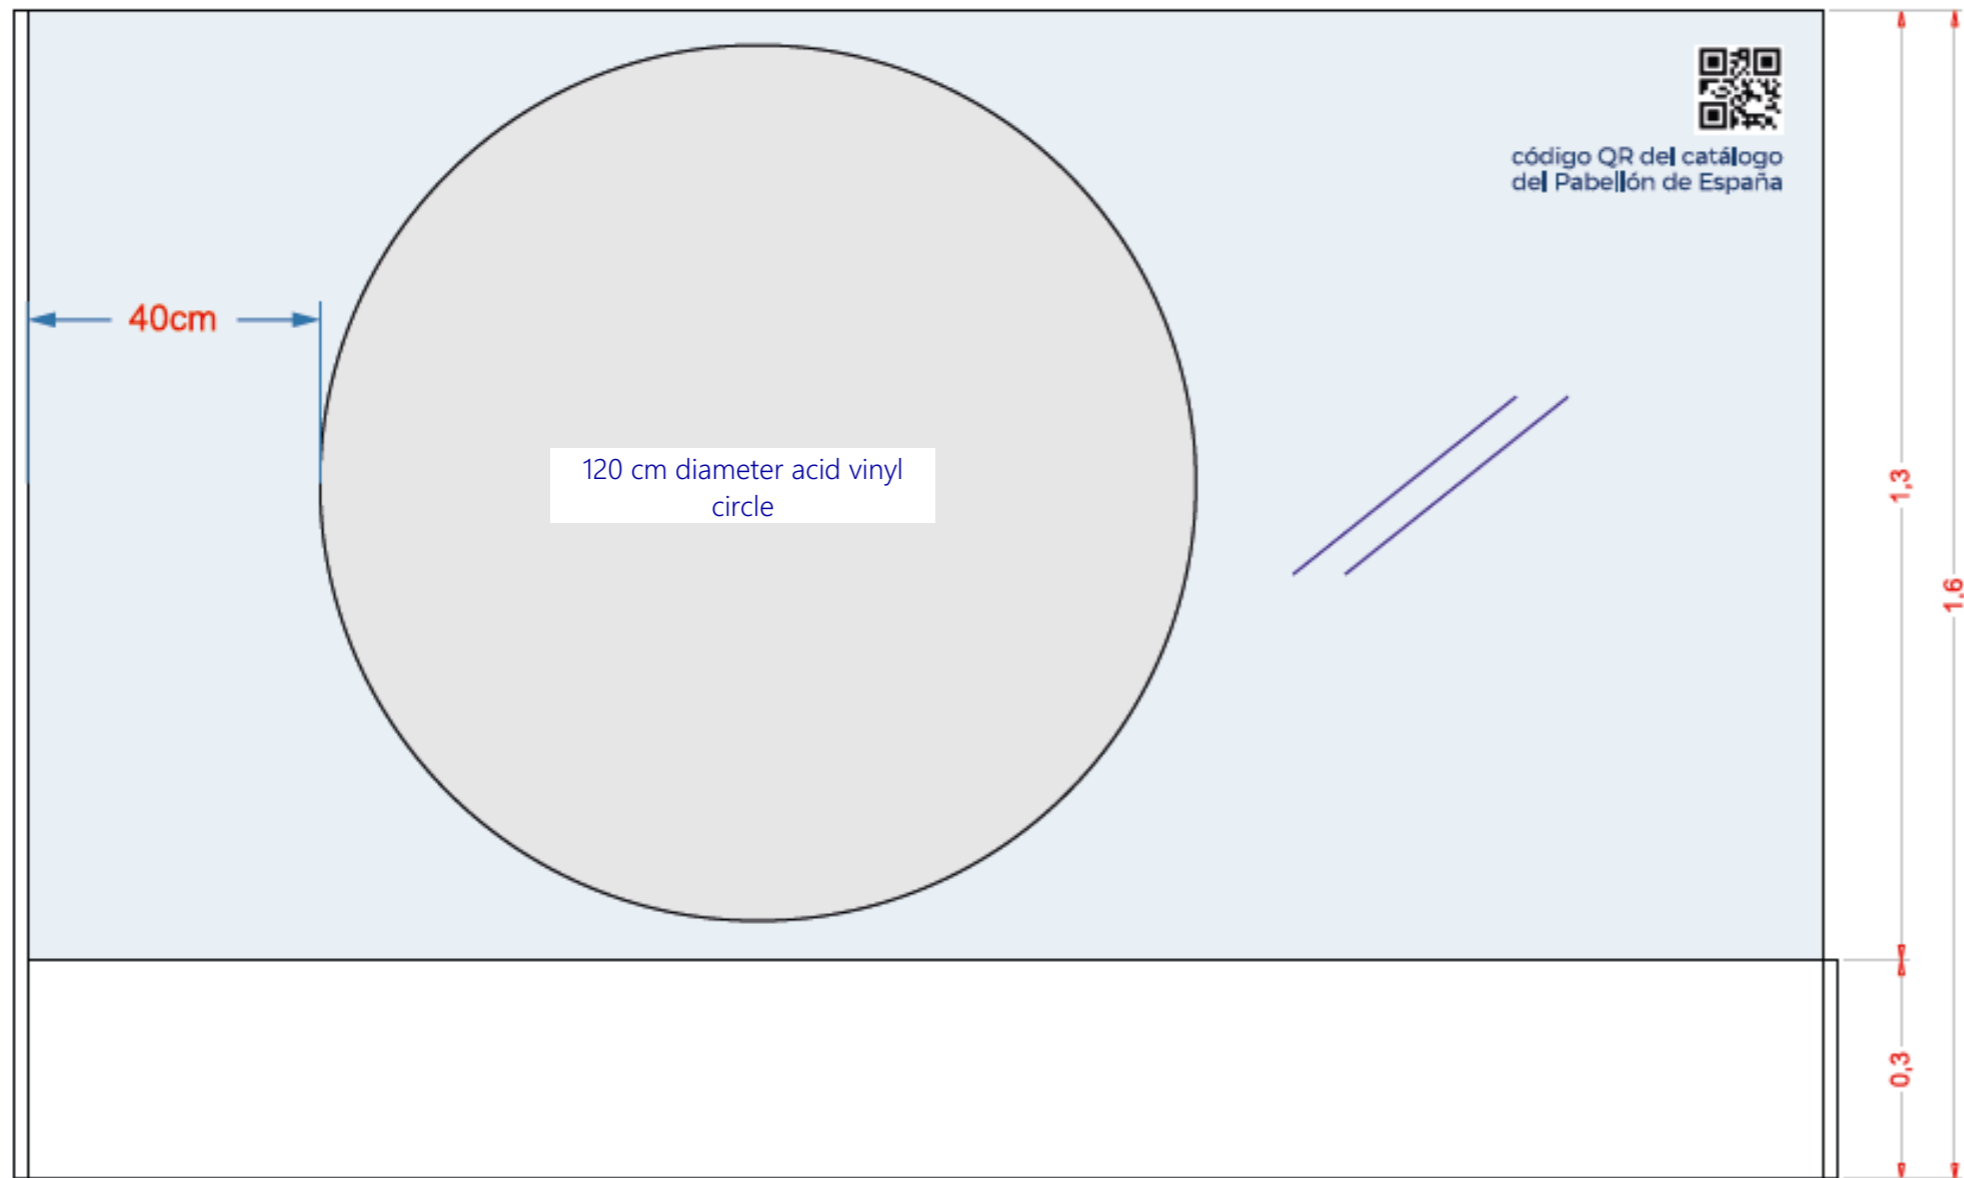

Adjustable spotlights on hidden electrified track.

White melamine shelves

frontal section

bottom view

led strip located around the inner perimeter of the shelf

LED strip placed on each letter to achieve uniform lighting